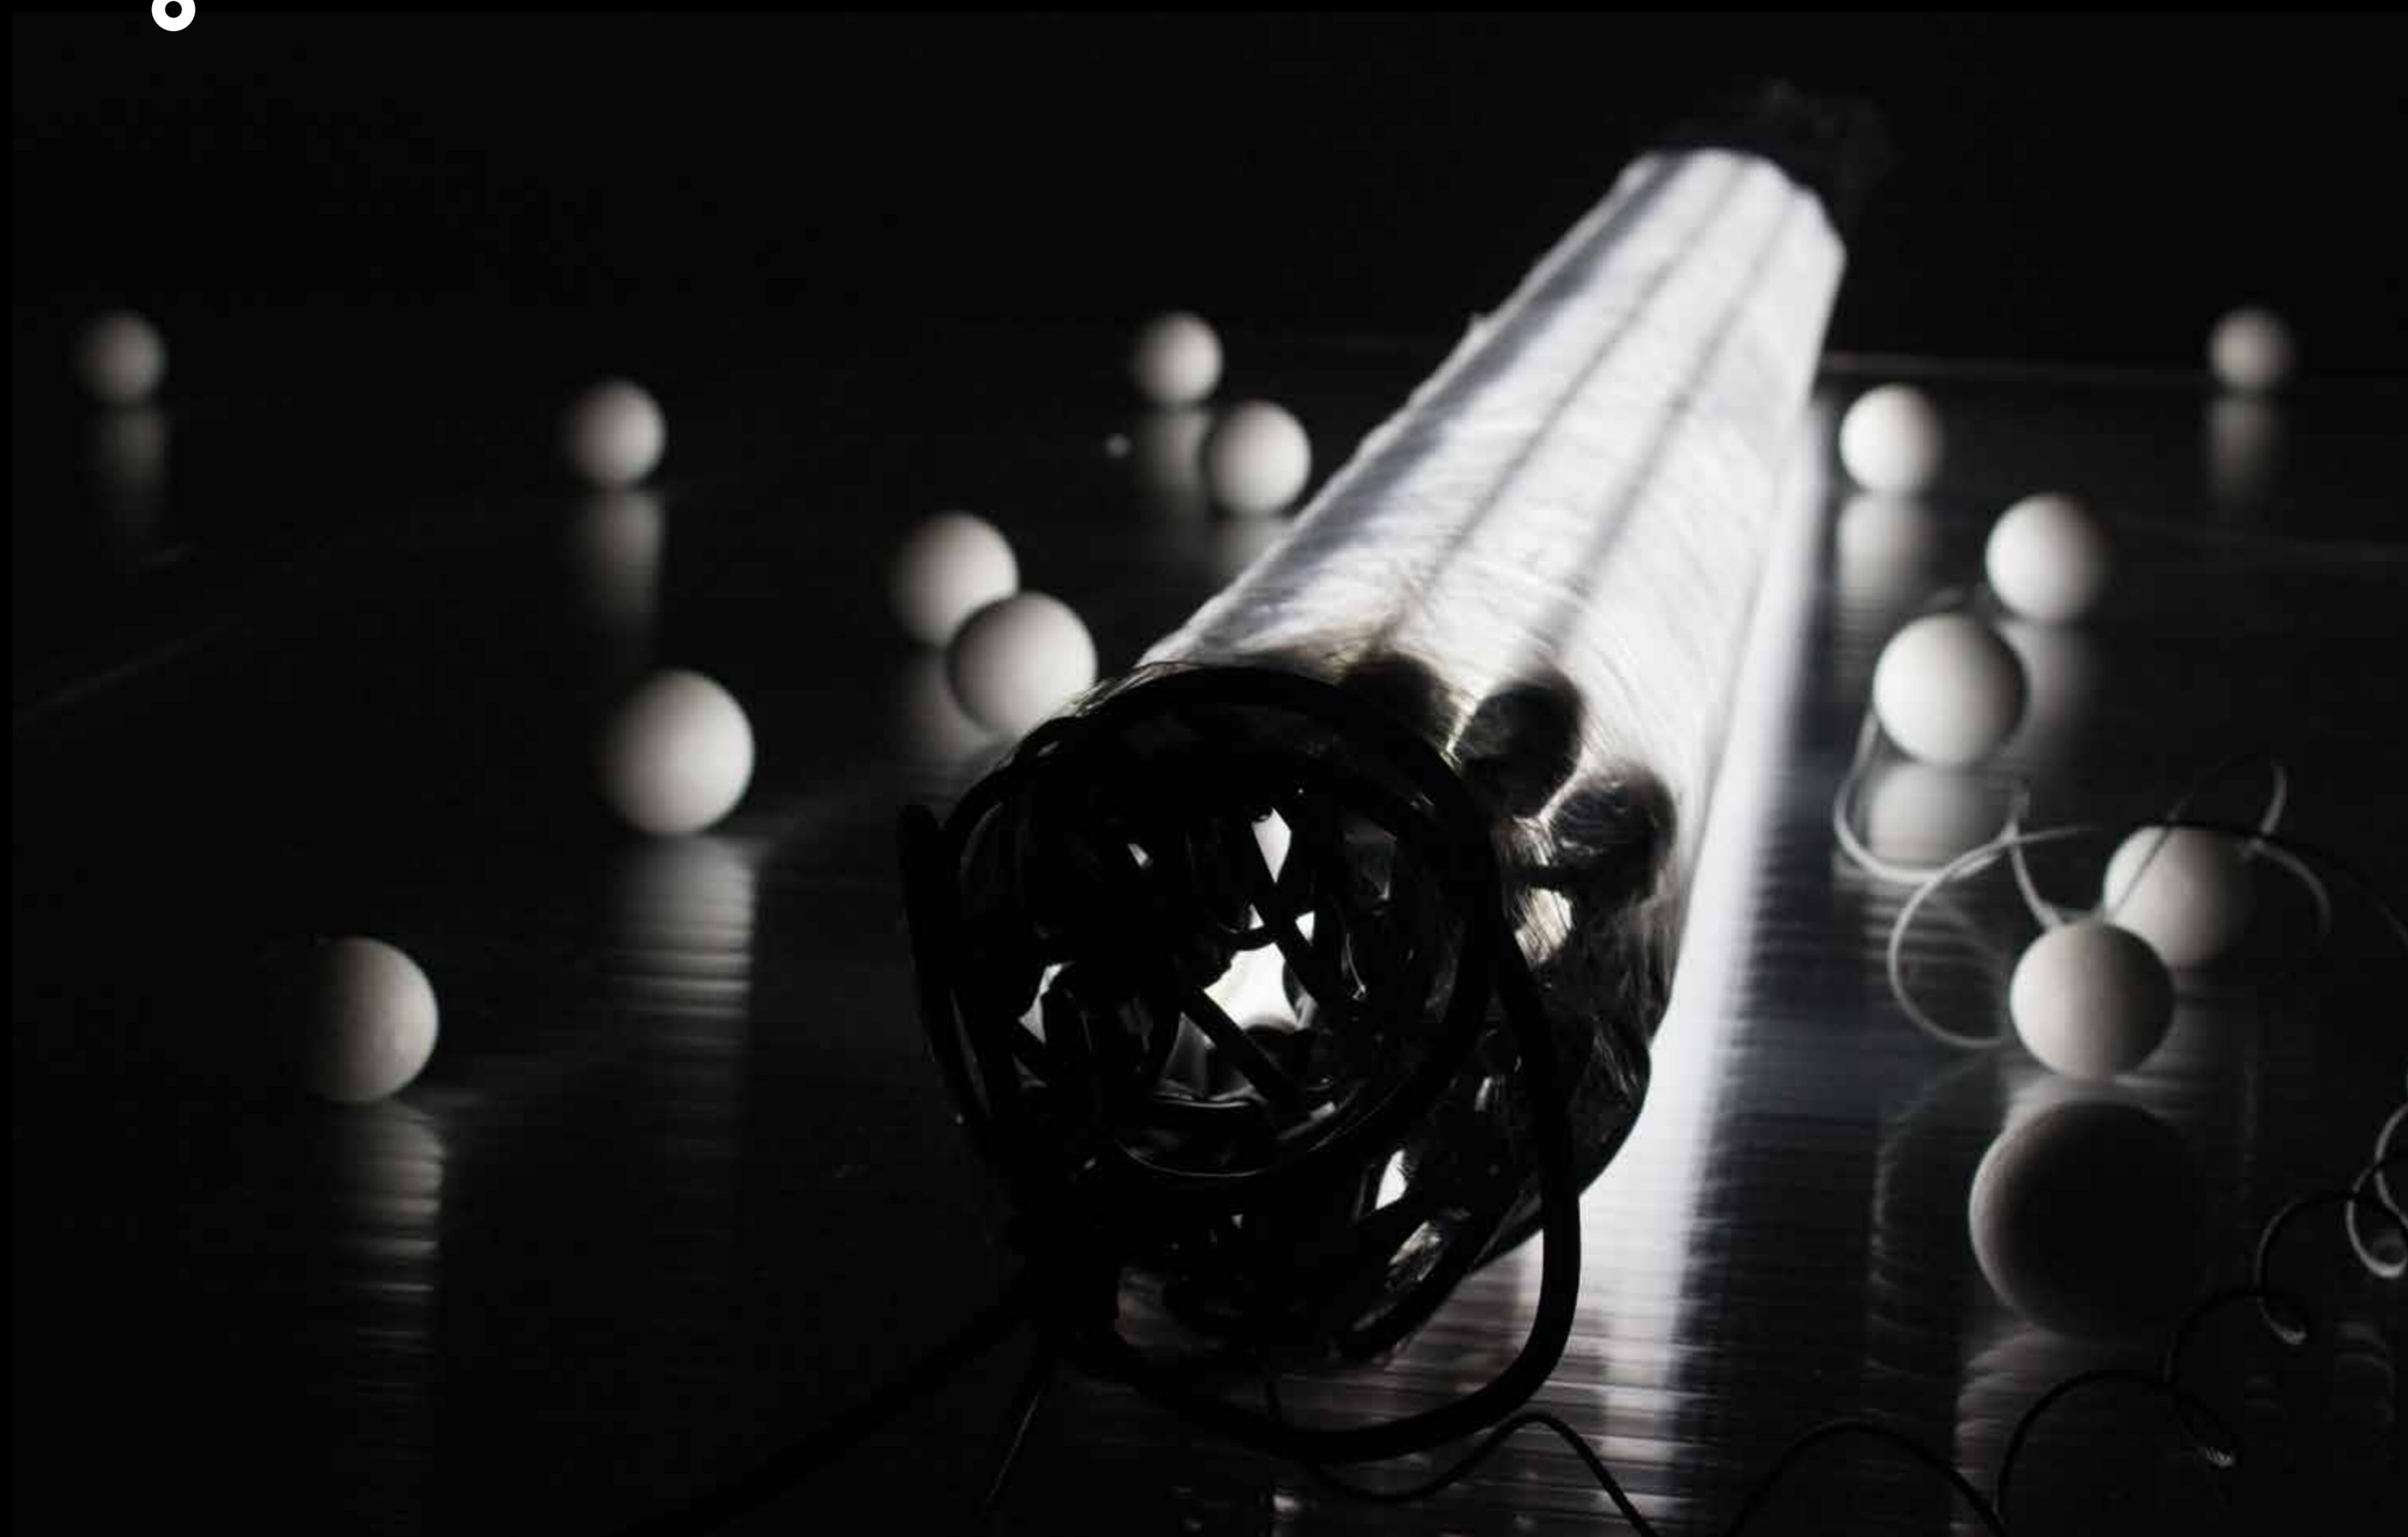

Pád z krajnice / Fall by the Roadside

SZILÁRD CSEKE

Kurátorka / Curator: Kinga German

OTVORENIE / OPENING

7. december 2017 od 17:00 do 20:00 hod.

December 7th 2017 from 5 until 8 p.m.

TRVANIE VÝSTAVY / DURATION:

8. december 2017 – 4. február 2018

December 8th – February 4th 2017

Kunsthalle Bratislava, Nám. SNP 12, Bratislava
www.kunsthallebratislava.sk

S finančnou podporou
With financial support

Mediálni partneri
Media partners

Balassiho inštitút
Maďarský inštitút
v Bratislave

Partneri výstavy
Partners of the exhibition

HUNGARIAN UNIVERSITY OF FINE ARTS